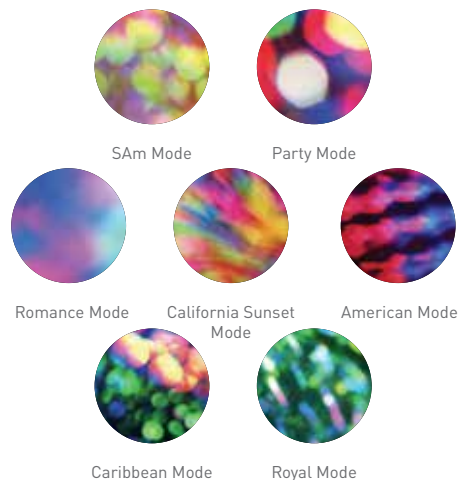

With IntelliBrite 5g combinations of individual colored LEDs are mixed and matched to achieve a vibrant spectrum of colors. These combinations are power sequenced to illuminate and cycle through colors at varying speeds, and in different sequences of color. The result is a virtually endless range of dramatic underwater lighting effects at your command. Poolside nights go from great to spectacular.

- Set one of 5 predetermined fixed colors to match the mood for the evening... and change as desired.
- Select from 7 popular pre-programmed light shows.

INTELLIBRITE® CONTROLLER

UNDERWATER LED POOL LIGHTS CONTROLLER

FEATURES INCLUDE:

- Waterproof Outdoor LED color light controller
- Quick access to all colors and shows
- Convenient hold and recall function
- Illuminated power button

Available Color Modes

Available Light Shows