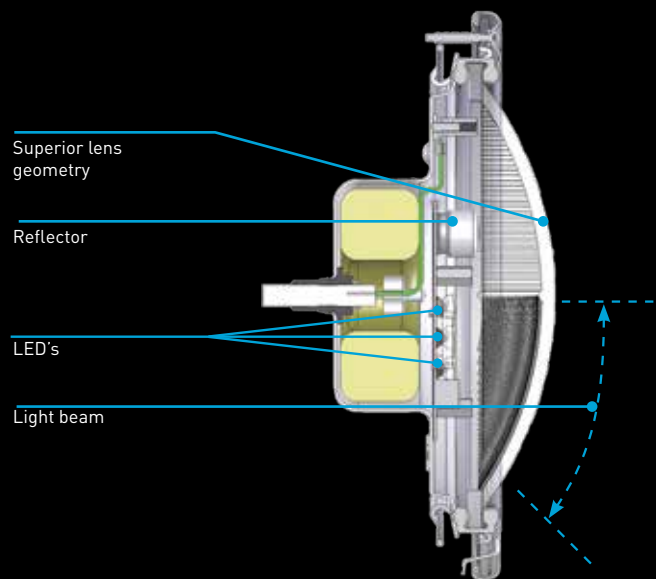

INTRODUCING COLORFUL POOLSIGHT NIGHTS

IntelliBrite 5g color-changing pool and spa lights feature LED technology - the wave of the future in energy efficiency, lifetime value, quality of light and the ability to control it.

- The brightest and most efficient underwater LED light available.
- Energy efficient - up to 82 % less energy consumption made possible by a custom reflector and unique lens design to eliminate glare and hot spots in the pool.
- Lens can rotate to 180 degrees to provide wide or narrow beam pattern.
- A vibrant spectrum of colors and light shows available.

With IntelliBrite 5g combinations of individual colored LEDs are mixed and matched to achieve a vibrant spectrum of colors. These combinations are power sequenced to illuminate and cycle through colors at varying speeds, and in different sequences of color. The result is a virtually endless range of dramatic underwater lighting effects at your command. Poolside nights go from great to spectacular.

- Set one of 5 predetermined fixed colors to match the mood for the evening... and change as desired.
- Select from 7 popular pre-programmed light shows.